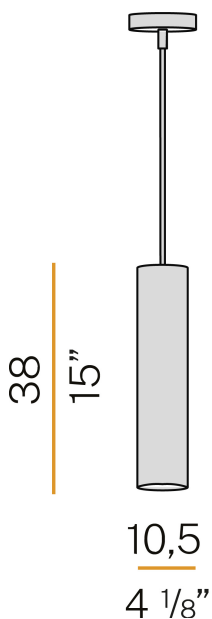

PANZERI

One

220-240V AC ON-OFF
L03721.000.0401

 gold leaf

DIRECT
LIGHT

Data sheet

CODE	L03721.000.0401
SYSTEM POWER CONSUMPTION	15W
EFFICACY	68.13lm/W
LIGHT SOURCE	LED
LIGHT SOURCE LIFETIME	L90 (B10) 50.000h
COLOUR TEMPERATURE	3000K Ra>90
LIGHT DISTRIBUTION	diffused
POWER SUPPLY	220-240V AC
FREQUENCY	50/60Hz
ELECTRICAL CONFIGURATION	ON-OFF
DRIVER	integrated included
NOMINAL LUMINOUS FLUX	1611lm
LUMEN OUTPUT	1022lm
EFFICIENCY	63.4%
WEIGHT	1,45 Kg
PROTECTION DEGREE	IP40
COLOUR TOLLERANCES	SDCM 3
PACKING DIMENSIONS (CM)	21,0 x 21,0 x 42,5

Suspension lighting fixture for interiors, with direct light emission.
Extruded aluminium structure in white, black, bronze or mat brass polyacrylic paint, or with gold leaf coating.
Turned pickled sheet metal end cap in white, black, bronze, mat brass or gold polyacrylic paint.
Aluminium dissipation plate.
Flat frosted glass diffuser.
Turned pickled sheet metal frame in white, black, bronze or mat brass polyacrylic paint, or with gold leaf coating.
2m (78,7") long suspension and power cable in transparent PVC.
Power canopy with galvanized sheet metal ceiling bracket and pickled sheet metal covering in white, black, bronze or mat brass polyacrylic paint, or with gold leaf coating.

Technical drawing

Polar diagram